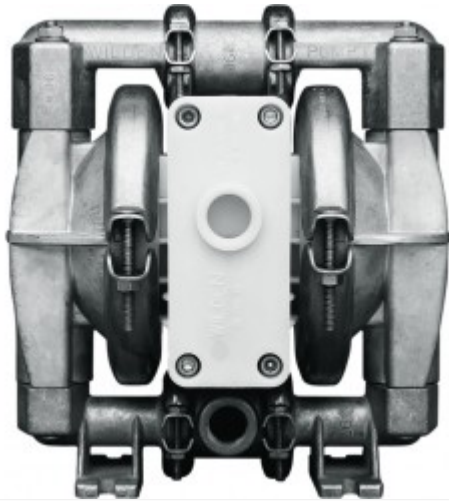

BARISH

PUMP COMPANY

44 W Jefryn Blvd, Ste D
Deer Park, NY 11729

Ph: (631) 752 - 7770 Fax: (631) 454 - 7867

E-mail: sales@barishpump.com

01-11195: 1/2" WILDEN PUMP, ALLOY C/ALLOY C/ PTFE W/NEOPRENE BACK-UP

Contact Us

Manufacturer: Wilden Pump

Model: A1P/HHPPP/TNU/TF/HTF/0153

Call For Availability:

44 W Jefryn Blvd, Ste D Deer Park, NY 11729 , Telephone: (631) 752 - 7770, Fax: (631) 454 - 7867