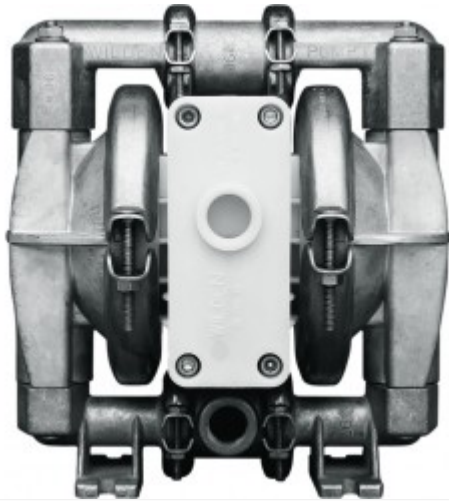

BARISH

PUMP COMPANY

44 W Jefryn Blvd, Ste D
Deer Park, NY 11729

Ph: (631) 752 - 7770 Fax: (631) 454 - 7867

E-mail: sales@barishpump.com

01-10658: 1/2" WILDEN PUMP, ALLOY C/ALLOY C/ PTFE W/NEOPRENE BACK-UP

Contact Us

Manufacturer: Wilden Pump

Model: A1P/HHPPP/TNU/TF/HTF/0154

Call For Availability:

44 W Jefryn Blvd, Ste D Deer Park, NY 11729 , Telephone: (631) 752 - 7770, Fax: (631) 454 - 7867