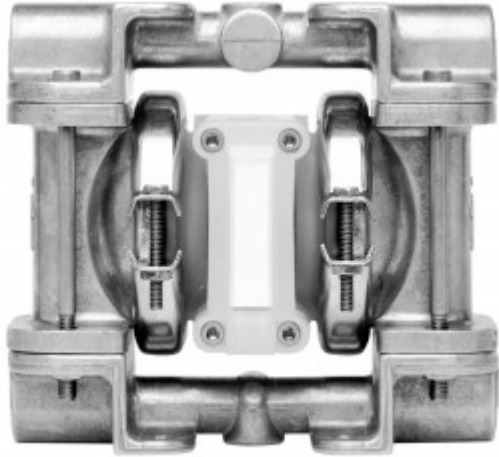

BARISH

PUMP COMPANY

44 W Jefryn Blvd, Ste D
Deer Park, NY 11729

Ph: (631) 752 - 7770 Fax: (631) 454 - 7867

E-mail: sales@barishpump.com

00-9932: 1/4" WILDEN PUMP, ALUMINUM/NO OUTER PISTON / PTFE W/NEOPRENE BACK-UP O-RING, IPD

Contact Us

Manufacturer: Wilden Pump

Model: P.025/AZLLL/TNL/TF/ATF/0670

Call For Availability:

44 W Jefryn Blvd, Ste D Deer Park, NY 11729 , Telephone: (631) 752 - 7770, Fax: (631) 454 - 7867