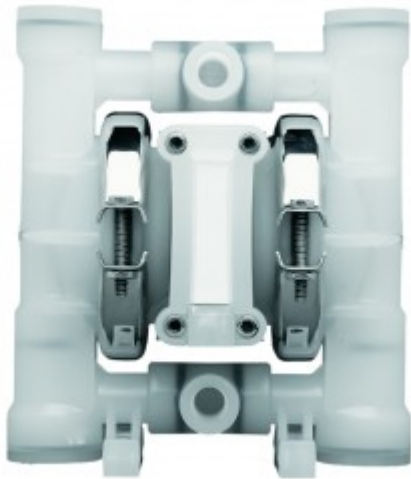

BARISH

PUMP COMPANY

44 W Jefryn Blvd, Ste D
Deer Park, NY 11729

Ph: (631) 752 - 7770 Fax: (631) 454 - 7867

E-mail: sales@barishpump.com

00-9935: 1/4" WILDEN PUMP, PVDF/NO OUTER PISTON/ PTFE W/EPDM BACK-UP O-RING

Contact Us

Manufacturer: Wilden Pump

Model: P.025/KZPPP/TEL/TF/KTV

Call For Availability:

44 W Jefryn Blvd, Ste D Deer Park, NY 11729 , Telephone: (631) 752 - 7770, Fax: (631) 454 - 7867