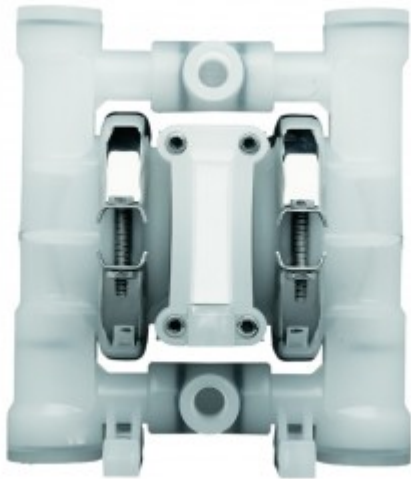

BARISH

PUMP COMPANY

44 W Jefryn Blvd, Ste D
Deer Park, NY 11729

Ph: (631) 752 - 7770 Fax: (631) 454 - 7867

E-mail: sales@barishpump.com

00-9910: 1/4" WILDEN PUMP, PVDF/PVDF/ WIL-FLEX

Contact Us

Manufacturer: Wilden Pump