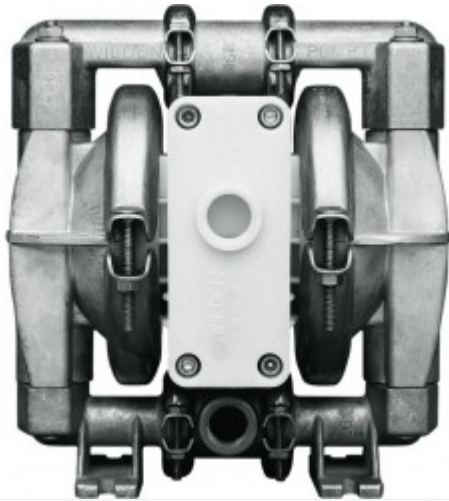

Manufacturer: Wilden Pump

Model: P1/SSL/LL/BNS/BN/SBN/0014

Call For Availability:

44 W Jefryn Blvd, Ste D Deer Park, NY 11729 , Telephone: (631) 752 - 7770, Fax: (631) 454 - 7867