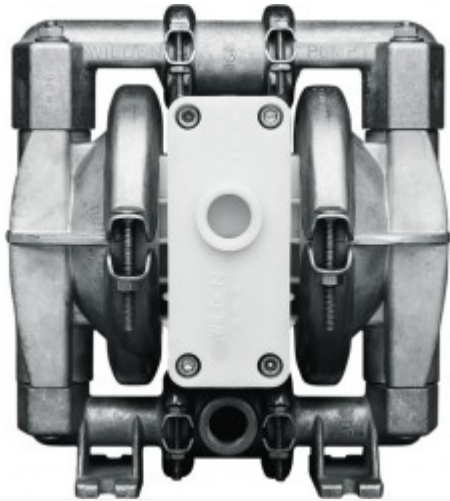

## 01-10664: 1/2" WILDEN PUMP, ALUMINUM/ALUMINUM/ EPDM

Contact Us

Manufacturer: Wilden Pump

Model: P1/AAPPP/EP/EP/AEP

Call For Availability:

44 W Jefryn Blvd, Ste D Deer Park, NY 11729 , Telephone: (631) 752 - 7770, Fax: (631) 454 - 7867