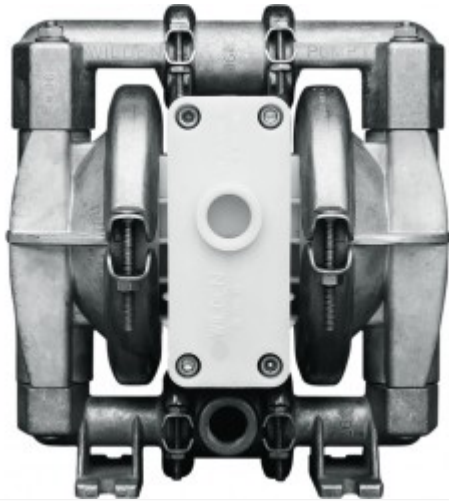

## 01-11152: 1/2" WILDEN PUMP, ALUMINUM/ALUMINUM/ EPDM

Contact Us

Manufacturer: Wilden Pump

Model: P1/AAPPP/EP/EP/AEP/0014

Call For Availability:

44 W Jefryn Blvd, Ste D Deer Park, NY 11729 , Telephone: (631) 752 - 7770, Fax: (631) 454 - 7867