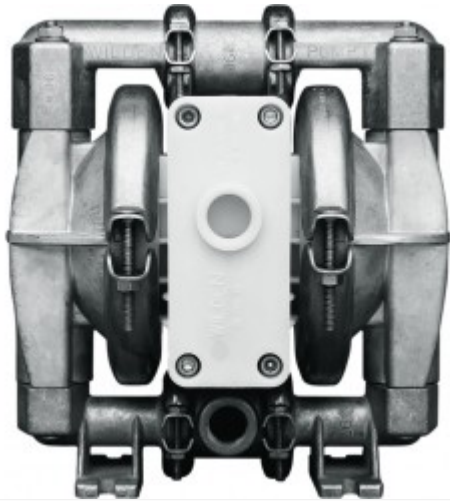

BARISH

PUMP COMPANY

44 W Jefryn Blvd, Ste D
Deer Park, NY 11729

Ph: (631) 752 - 7770 Fax: (631) 454 - 7867

E-mail: sales@barishpump.com

01-10663: 1/2" WILDEN PUMP, STAINLESS STEEL/STAINLESS STEEL/ EPDM

Contact Us

Manufacturer: Wilden Pump

Model: P1/SSPPP/EPS/EP/SEP

Call For Availability:

44 W Jefryn Blvd, Ste D Deer Park, NY 11729 , Telephone: (631) 752 - 7770, Fax: (631) 454 - 7867