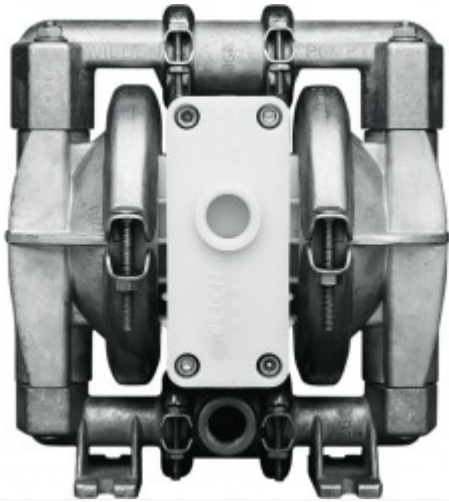

## 01-2666: 1/2" WILDEN PUMP, STAINLESS STEEL/STAINLESS STEEL/ PTFE W/NEOPRENE BACK-UP

Contact Us

Manufacturer: Wilden Pump

Model: P1/SLLLL/TNU/TF/STF

Call For Availability:

44 W Jefryn Blvd, Ste D Deer Park, NY 11729 , Telephone: (631) 752 - 7770, Fax: (631) 454 - 7867