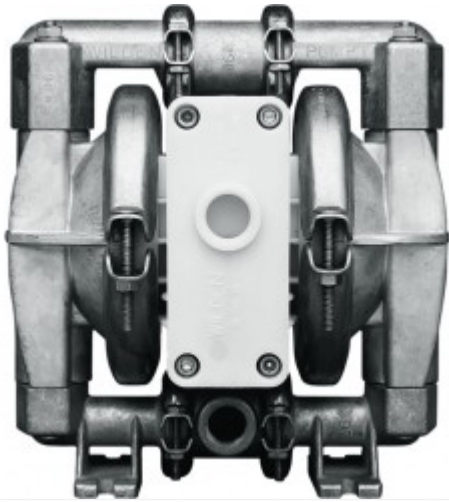

BARISH

PUMP COMPANY

44 W Jefryn Blvd, Ste D
Deer Park, NY 11729

Ph: (631) 752 - 7770 Fax: (631) 454 - 7867

E-mail: sales@barishpump.com

01-10844: 1/2" WILDEN PUMP, STAINLESS STEEL/STAINLESS STEEL/ PTFE W/SANIFLEX BACK-UP

Contact Us

Manufacturer: Wilden Pump

Model: P1/SSPPP/TSU/TF/STF

Call For Availability:

44 W Jefryn Blvd, Ste D Deer Park, NY 11729 , Telephone: (631) 752 - 7770, Fax: (631) 454 - 7867