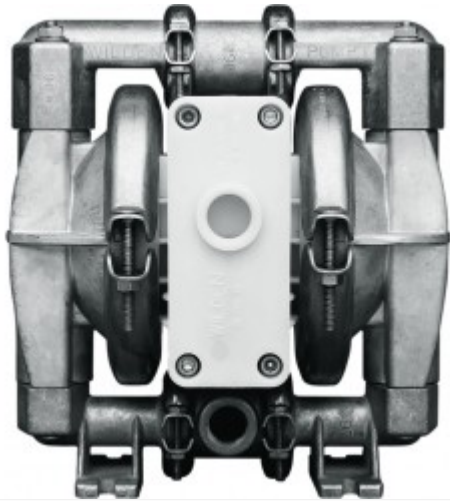

BARISH

PUMP COMPANY

44 W Jefryn Blvd, Ste D
Deer Park, NY 11729

Ph: (631) 752 - 7770 Fax: (631) 454 - 7867

E-mail: sales@barishpump.com

01-10808: 1/2" WILDEN PUMP, ALUMINUM/ALUMINUM/ SANIFLEX

Contact Us

Manufacturer: Wilden Pump