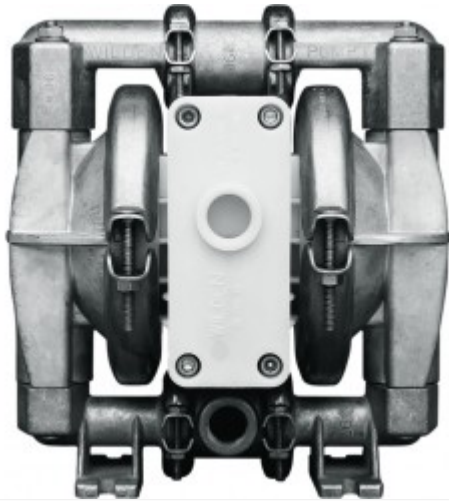

BARISH

PUMP COMPANY

44 W Jefryn Blvd, Ste D
Deer Park, NY 11729

Ph: (631) 752 - 7770 Fax: (631) 454 - 7867

E-mail: sales@barishpump.com

01-2680: 1/2" WILDEN PUMP, STAINLESS STEEL/STAINLESS STEEL/ SANIFLEX

Contact Us

Manufacturer: Wilden Pump

Model: P1/SSPPP/FSS/FS/SFS

Call For Availability:

44 W Jefryn Blvd, Ste D Deer Park, NY 11729 , Telephone: (631) 752 - 7770, Fax: (631) 454 - 7867