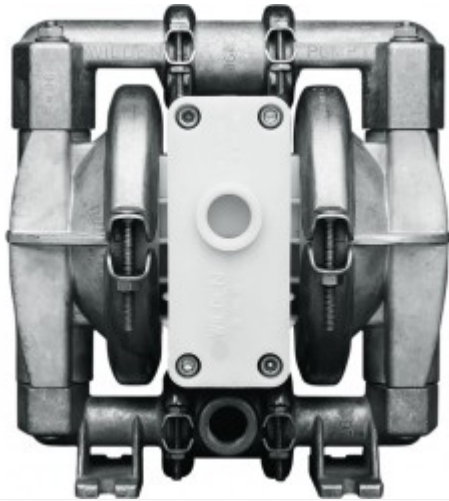

## 01-10619: 1/2" WILDEN PUMP, STAINLESS STEEL/STAINLESS STEEL/ EPDM

Contact Us

Manufacturer: Wilden Pump

Model: P1/SSL/LL/EP/EP/SEP/0014

Call For Availability:

44 W Jefryn Blvd, Ste D Deer Park, NY 11729 , Telephone: (631) 752 - 7770, Fax: (631) 454 - 7867