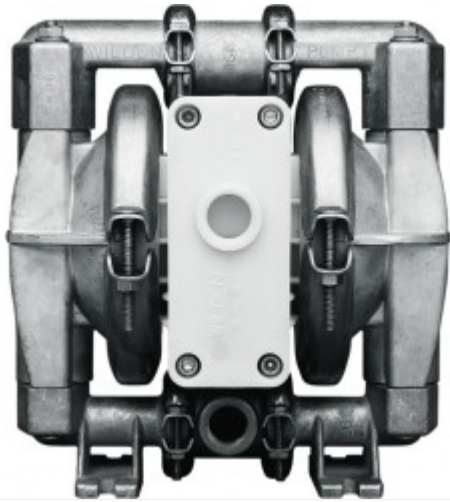

## 01-10731: 1/2" WILDEN PUMP, ALUMINUM/ALUMINUM/ PTFE W/EPDM BACK-UP

Contact Us

Manufacturer: Wilden Pump

Model: P1/AAPPP/TEU/TF/ATF

Call For Availability:

44 W Jefryn Blvd, Ste D Deer Park, NY 11729 , Telephone: (631) 752 - 7770, Fax: (631) 454 - 7867