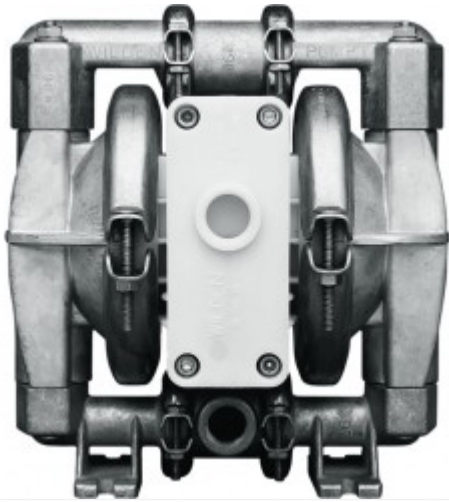

BARISH

PUMP COMPANY

44 W Jefryn Blvd, Ste D
Deer Park, NY 11729

Ph: (631) 752 - 7770 Fax: (631) 454 - 7867

E-mail: sales@barishpump.com

01-10986: 1/2" WILDEN PUMP, STAINLESS STEEL/STAINLESS STEEL/ PTFE W/EPDM BACK-UP

Contact Us

Manufacturer: Wilden Pump

Model: P1/SLLLL/TEU/TF/STF

Call For Availability:

44 W Jefryn Blvd, Ste D Deer Park, NY 11729 , Telephone: (631) 752 - 7770, Fax: (631) 454 - 7867