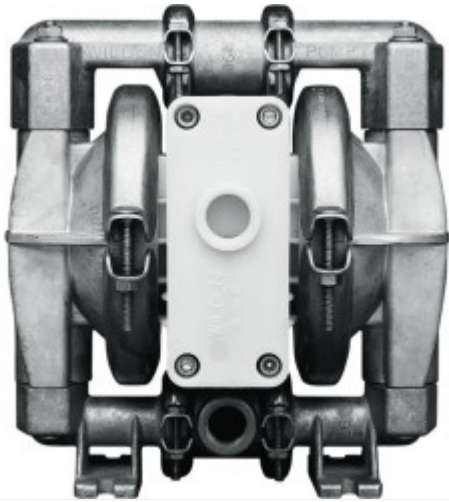

BARISH

PUMP COMPANY

44 W Jefryn Blvd, Ste D
Deer Park, NY 11729

Ph: (631) 752 - 7770 Fax: (631) 454 - 7867

E-mail: sales@barishpump.com

01-10655: 1/2" WILDEN PUMP, STAINLESS STEEL/STAINLESS STEEL/ PTFE W/EPDM BACK-UP

Contact Us

Manufacturer: Wilden Pump

Model: XP1/SSJJJ/TEU/TF/STF

Call For Availability:

44 W Jefryn Blvd, Ste D Deer Park, NY 11729 , Telephone: (631) 752 - 7770, Fax: (631) 454 - 7867