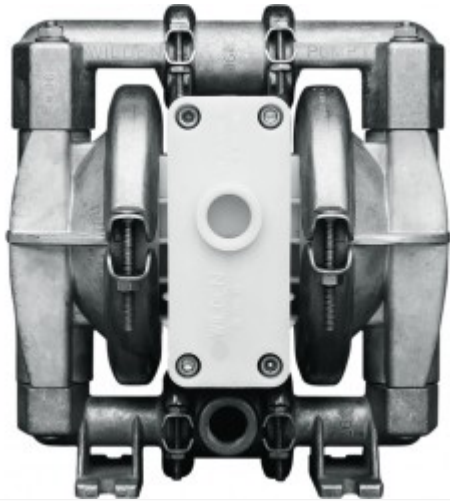

BARISH

PUMP COMPANY

44 W Jefryn Blvd, Ste D
Deer Park, NY 11729

Ph: (631) 752 - 7770 Fax: (631) 454 - 7867

E-mail: sales@barishpump.com

01-10635: 1/2" WILDEN PUMP, STAINLESS STEEL/STAINLESS STEEL/ PTFE W/EPDM BACK-UP

Contact Us

Manufacturer: Wilden Pump

Model: XP1/SSJJJ/TEU/TF/STF/0014

Call For Availability:

44 W Jefryn Blvd, Ste D Deer Park, NY 11729 , Telephone: (631) 752 - 7770, Fax: (631) 454 - 7867