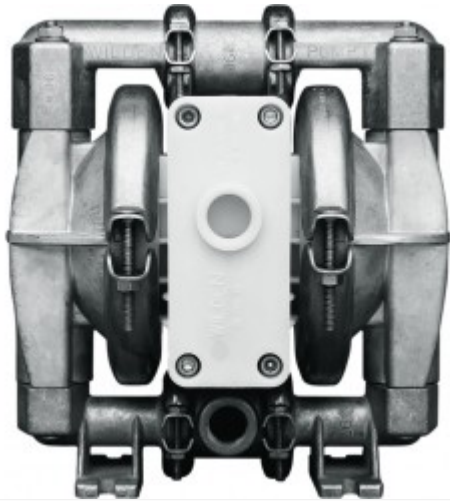

BARISH

PUMP COMPANY

44 W Jefryn Blvd, Ste D
Deer Park, NY 11729

Ph: (631) 752 - 7770 Fax: (631) 454 - 7867

E-mail: sales@barishpump.com

01-10220: 1/2" WILDEN PUMP, ALLOY C/ALLOY C/ PTFE W/NEOPRENE BACK-UP

Contact Us

Manufacturer: Wilden Pump

Model: P1/HHPPP/TNU/TF/HTF

Call For Availability:

44 W Jefryn Blvd, Ste D Deer Park, NY 11729 , Telephone: (631) 752 - 7770, Fax: (631) 454 - 7867