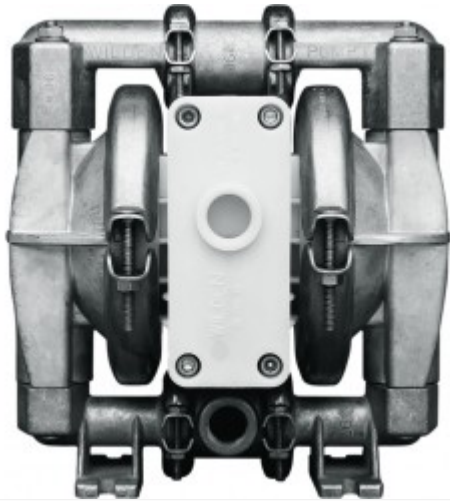

## 01-10308: 1/2" WILDEN PUMP, ALLOY C/ALLOY C/ PTFE W/NEOPRENE BACK-UP

Contact Us

Manufacturer: Wilden Pump

Model: P1/HHPPP/TNU/TF/HTF/0014

Call For Availability:

44 W Jefryn Blvd, Ste D Deer Park, NY 11729 , Telephone: (631) 752 - 7770, Fax: (631) 454 - 7867