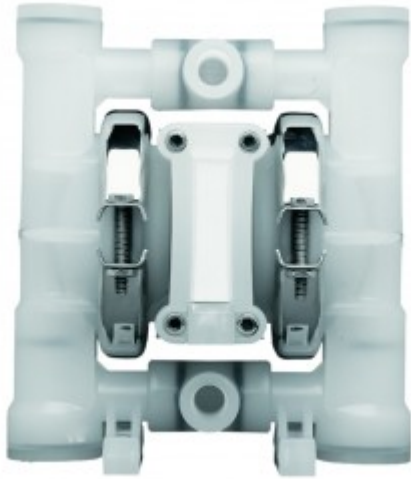

## 00-10047: 1/4" WILDEN PUMP, PVDF/NO OUTER PISTON/ PTFE W/NEOPRENE BACK-UP O-RING, IPD

[Contact Us](#)

Manufacturer: Wilden Pump

Model: P25/KZPPP/TNL/TF/KTV/0481

Call For Availability:

44 W Jefryn Blvd, Ste D Deer Park, NY 11729 , Telephone: (631) 752 - 7770, Fax: (631) 454 - 7867