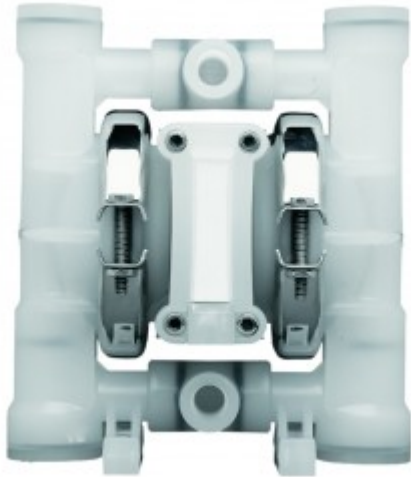

## 00-10042: 1/4" WILDEN PUMP, PVDF/NO OUTER PISTON/ PTFE W/NEOPRENE BACK-UP O-RING, IPD

[Contact Us](#)

Manufacturer: Wilden Pump

Model: P25/KZPPP/TNL/TF/KTV/0672

Call For Availability:

44 W Jefryn Blvd, Ste D Deer Park, NY 11729 , Telephone: (631) 752 - 7770, Fax: (631) 454 - 7867