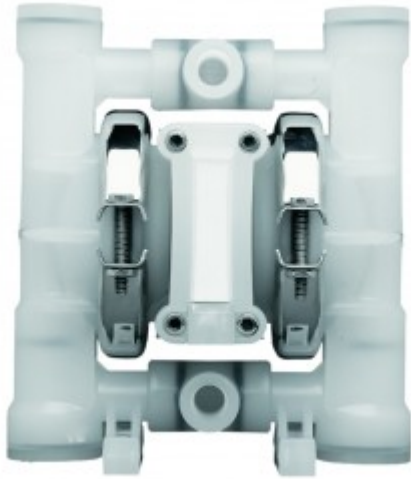

BARISH

PUMP COMPANY

44 W Jefryn Blvd, Ste D
Deer Park, NY 11729

Ph: (631) 752 - 7770 Fax: (631) 454 - 7867

E-mail: sales@barishpump.com

00-10111: 1/4" WILDEN PUMP, PVDF/NO OUTER PISTON/ PTFE W/NEOPRENE BACK-UP O-RING, IPD

[Contact Us](#)

Manufacturer: Wilden Pump

Model: P25/KZPPP/TNL/TF/KTV/0654

Call For Availability:

44 W Jefryn Blvd, Ste D Deer Park, NY 11729 , Telephone: (631) 752 - 7770, Fax: (631) 454 - 7867