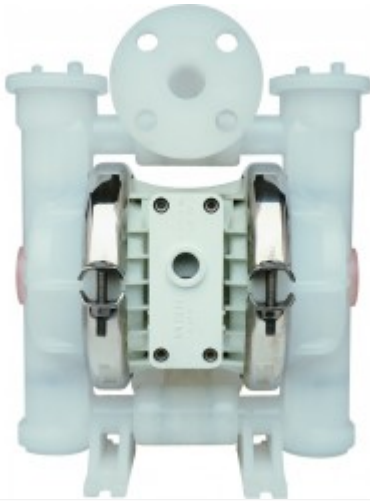

BARISH

PUMP COMPANY

44 W Jefryn Blvd, Ste D
Deer Park, NY 11729

Ph: (631) 752 - 7770 Fax: (631) 454 - 7867

E-mail: sales@barishpump.com

02-12529: 1" WILDEN PUMP, PVDF/PVDF/ PTFE W/NEOPRENE BACK-UP

[Contact Us](#)

Manufacturer: Wilden Pump

Model: P2/KKPPP/TNU/TF/KTV/0408

Call For Availability:

44 W Jefryn Blvd, Ste D Deer Park, NY 11729 , Telephone: (631) 752 - 7770, Fax: (631) 454 - 7867