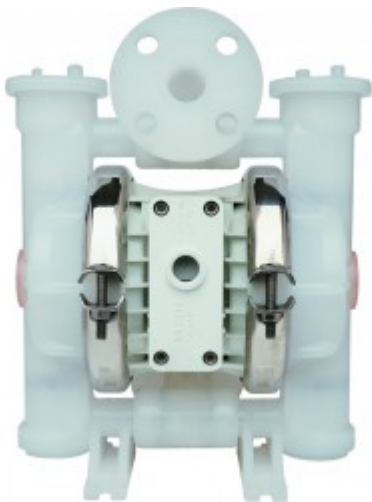

BARISH

PUMP COMPANY

44 W Jefryn Blvd, Ste D
Deer Park, NY 11729

Ph: (631) 752 - 7770 Fax: (631) 454 - 7867

E-mail: sales@barishpump.com

02-10550: 1" WILDEN PUMP, PVDF/PVDF/ PTFE W/SANIFLEX BACK-UP

[Contact Us](#)

Manufacturer: Wilden Pump

Model: P2/KKPPP/TSU/TF/KTV/0400

Call For Availability:

44 W Jefryn Blvd, Ste D Deer Park, NY 11729 , Telephone: (631) 752 - 7770, Fax: (631) 454 - 7867