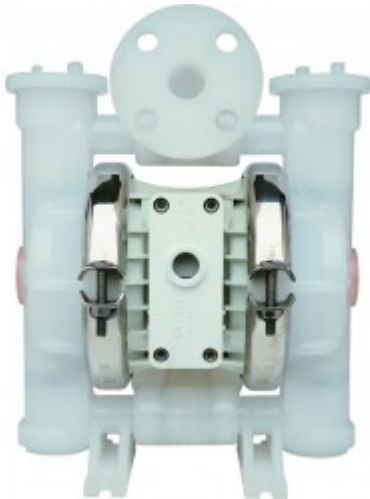

BARISH

PUMP COMPANY

44 W Jefryn Blvd, Ste D
Deer Park, NY 11729

Ph: (631) 752 - 7770 Fax: (631) 454 - 7867

E-mail: sales@barishpump.com

02-12496: 1" WILDEN PUMP, POLYPROPYLENE/PVDF/ FULL FLOW PTFE/WIL-FLEX BACK-UP

Contact Us

Manufacturer: Wilden Pump

Model: P2/PKPPP/TWS/TF/PTV/0404

Call For Availability:

44 W Jefryn Blvd, Ste D Deer Park, NY 11729 , Telephone: (631) 752 - 7770, Fax: (631) 454 - 7867