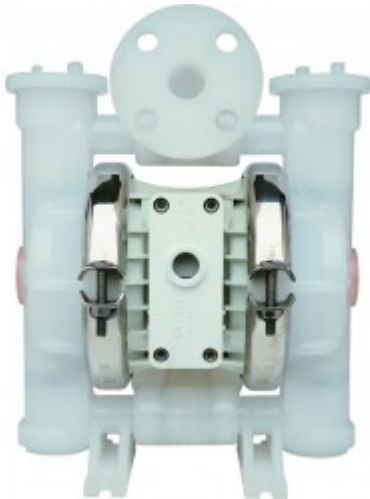

BARISH

PUMP COMPANY

44 W Jefryn Blvd, Ste D
Deer Park, NY 11729

Ph: (631) 752 - 7770 Fax: (631) 454 - 7867

E-mail: sales@barishpump.com

02-12622: 1" WILDEN PUMP, POLYPROPYLENE/PVDF/ FULL FLOW PTFE/WIL-FLEX BACK-UP

Contact Us

Manufacturer: Wilden Pump

Model: P2/PKPPP/TWS/TF/KTV/0400

Call For Availability:

44 W Jefryn Blvd, Ste D Deer Park, NY 11729 , Telephone: (631) 752 - 7770, Fax: (631) 454 - 7867